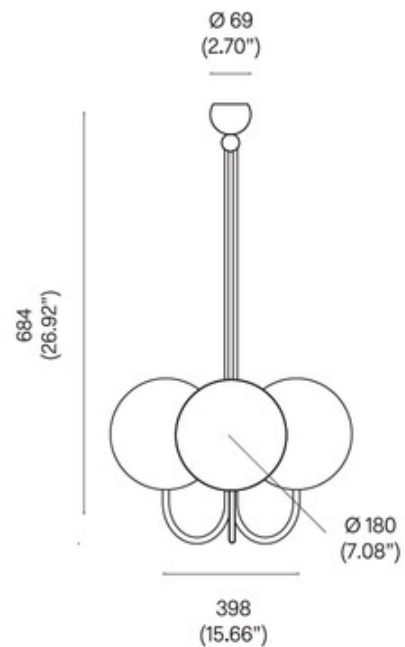

DESIGNER Michael Anastassiades
BRAND Michael Anastassiades

DESCRIPTION

Inspired by the shape of fishing hooks, Triple Angle consists of three luminous spheres and a triple hook. Height is fixed and is not field-adjustable. Includes a paintable junction box cover which will cover standard 4 inch junction boxes. The j-box cover extends beyond the fixture and will be visible.

Shown in: Satin Brass / Opal

SHADE COLOR	Opal
BODY FINISH	Satin Brass
WATTAGE	10.5W
DIMMER	Low Voltage Electronic
DIMENSIONS	15.66"W x 26.92"H
BULB INCLUDED	
LAMP	3 x JCD/G9/3.5W/120V LED
<i>Technical Information</i>	
LUMINOUS FLUX	330 lumens
LUMENS/WATT	94.29
LAMP COLOR	2700K
SPEC #	MAN583529