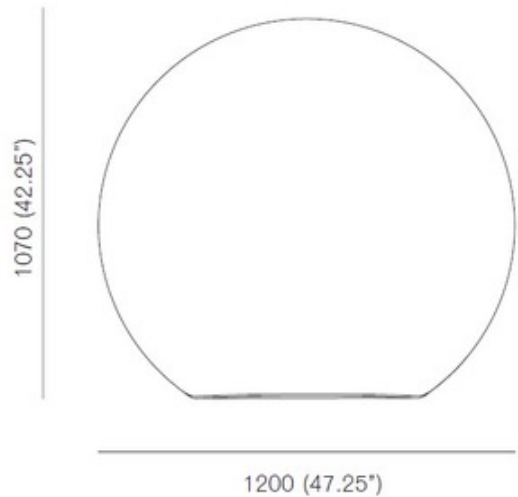

DESIGNER Michael Anastassiades
BRAND Michael Anastassiades

DESCRIPTION

Waxing Gibbous Wall Mirror is a perfect on a large open wall. 47.25 inch width x 42.12 inch height.

COLOR	Mirror
BODY FINISH	N/A
WATTAGE	N/A
DIMMER	N/A
DIMENSIONS	47.25"W x 42.12"H
LAMP	N/A