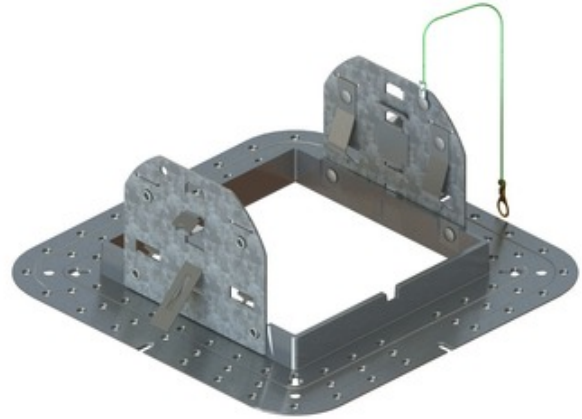

BRAND

Contrast Lighting

DESCRIPTION

The MIPA4S 4 inch square mud-in plate option is compatible with some of the Ardito 4 inch square flangeless trim models. Allows you to apply plaster up to fixture opening edges for a seamless, minimalist flush finish.

TRIM COLOR	N/A
BODY FINISH	N/A
WATTAGE	N/A
DIMMER	N/A
DIMENSIONS	6.5"W x 6.5"D
LAMP	N/A

SPEC # CLT583542

COMPANY	PROJECT	FIXTURE TYPE	APPROVED BY	DATE