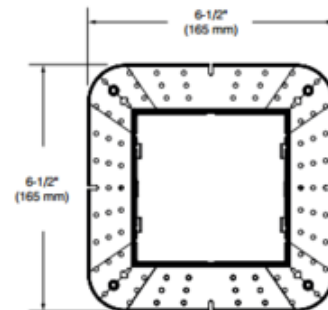

BRAND

Contrast Lighting

DESCRIPTION

The MIPA4S 4 inch square mud-in plate option is compatible with some of the Ardito 4 inch square flangeless trim models. Allows you to apply plaster up to fixture opening edges for a seamless, minimalist flush finish.

TRIM COLOR	N/A
BODY FINISH	N/A
WATTAGE	N/A
DIMMER	N/A
DIMENSIONS	6.5"W x 6.5"D
LAMP	N/A

SPEC # CLT583542

COMPANY	PROJECT	FIXTURE TYPE	APPROVED BY	DATE