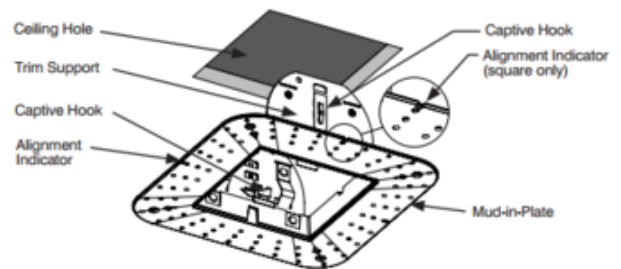

**BRAND**

Contrast Lighting

**DESCRIPTION**

The MIPA4S 4 inch square mud-in plate option is compatible with some of the Ardito 4 inch square flangeless trim models. Allows you to apply plaster up to fixture opening edges for a seamless, minimalist flush finish.

TRIM COLOR	N/A
BODY FINISH	N/A
WATTAGE	N/A
DIMMER	N/A
DIMENSIONS	6.5"W x 6.5"D
LAMP	N/A

SPEC # CLT583542

COMPANY	PROJECT	FIXTURE TYPE	APPROVED BY	DATE