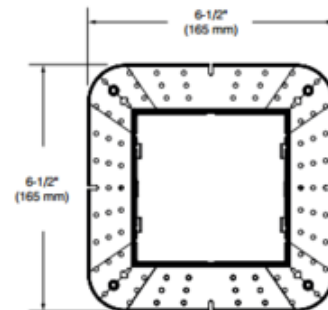

**BRAND**

Contrast Lighting

**DESCRIPTION**

The MIPA4S 4 inch square mud-in plate option is compatible with some of the Ardito 4 inch square flangeless trim models. Allows you to apply plaster up to fixture opening edges for a seamless, minimalist flush finish.

TRIM COLOR	N/A
BODY FINISH	N/A
WATTAGE	N/A
DIMMER	N/A
DIMENSIONS	6.5"W x 6.5"D
LAMP	N/A

SPEC # CLT583542

COMPANY	PROJECT	FIXTURE TYPE	APPROVED BY	DATE