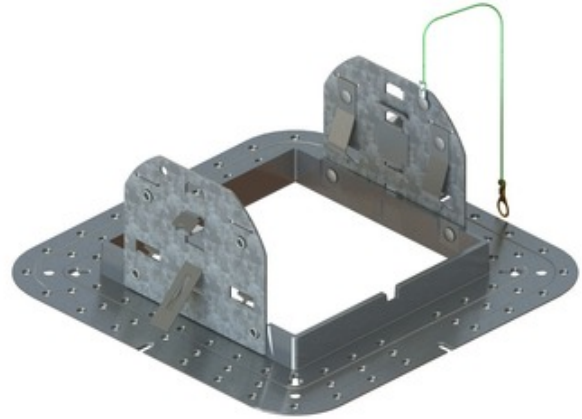

**BRAND**

Contrast Lighting

**DESCRIPTION**

The MIPA4S 4 inch square mud-in plate option is compatible with some of the Ardito 4 inch square flangeless trim models. Allows you to apply plaster up to fixture opening edges for a seamless, minimalist flush finish.

TRIM COLOR	N/A
BODY FINISH	N/A
WATTAGE	N/A
DIMMER	N/A
DIMENSIONS	6.5"W x 6.5"D
LAMP	N/A

SPEC # CLT583542

COMPANY	PROJECT	FIXTURE TYPE	APPROVED BY	DATE