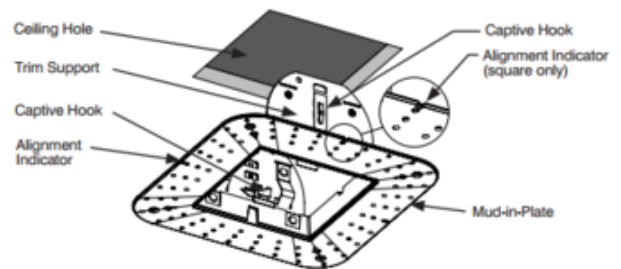

BRAND

Contrast Lighting

DESCRIPTION

The MIPA4S 4 inch square mud-in plate option is compatible with some of the Ardito 4 inch square flangeless trim models. Allows you to apply plaster up to fixture opening edges for a seamless, minimalist flush finish.

TRIM COLOR	N/A
BODY FINISH	N/A
WATTAGE	N/A
DIMMER	N/A
DIMENSIONS	6.5"W x 6.5"D
LAMP	N/A

SPEC # CLT583542

COMPANY	PROJECT	FIXTURE TYPE	APPROVED BY	DATE