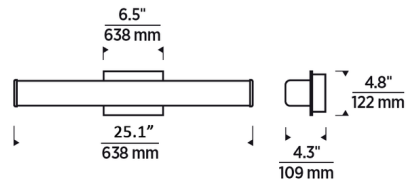

CLICK TO VIEW PRODUCT

Notes: