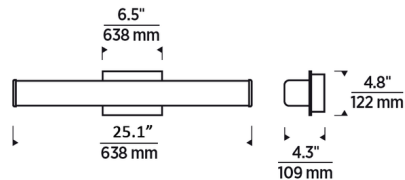

Specifications

COLOR White Glass
 BODY FINISH Satin Nickel
 WATTAGE 25W
 DIMMER Low Voltage Electronic
 DIMENSIONS 25.1"W x 4.8"H x 4.3"D
 INTEGRATED LED MODULE 1 x LED/25W/120V LED
 COUNTRY OF ORIGIN China

Technical Information

LAMP LIFE 50000 hours
 COLOR RENDERING 90 CRI
 LAMP COLOR 3000K
 LUMENS/WATT 43.68
 LUMINOUS FLUX 1092 lumens

Shown in satin nickel / white glass

CLICK TO VIEW PRODUCT

Notes: