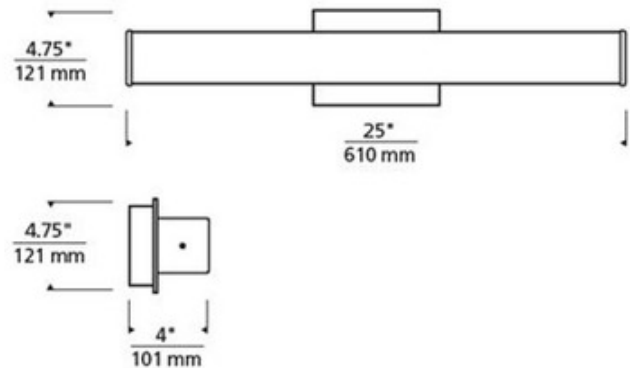

**BRAND**

Tech Lighting

**DESCRIPTION**

Lynn Bath Bar features a sleek linear glass shade with metal end caps. Shade available in white glass and white acrylic. Finish available in chrome, satin nickel and antique bronze. May be mounted horizontally or vertically. Mounts to a 4 inch square electrical box with round plaster ring or octagon electrical box. Task and ambient light distribution. ADA compliant. Suitable for damp locations. ETL listed. NOTE: LIMITED OPTIONS AVAILBLE.

*Shown in: Satin Nickel / White Glass*

<b>SHADE COLOR</b>	White Glass
<b>BODY FINISH</b>	Satin Nickel
<b>WATTAGE</b>	25W
<b>DIMMER</b>	Low Voltage Electronic
<b>DIMENSIONS</b>	25"W x 4.75"H x 4"D
<b>LAMP</b>	1 x LED/25W/120V LED

*Technical Information*

<b>LUMINOUS FLUX</b>	1092 lumens
<b>LUMENS/WATT</b>	43.68
<b>LAMP COLOR</b>	3000 K
<b>COLOR RENDERING</b>	90 CRI

**ITEM NUMBER** TLG583552

COMPANY	PROJECT	FIXTURE TYPE	APPROVED BY	DATE