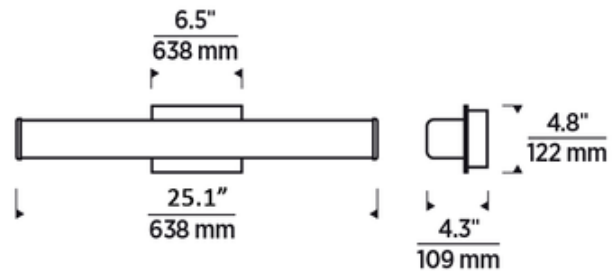

Shown in: Satin Nickel / White Glass

SHADE COLOR	White Glass
BODY FINISH	Satin Nickel
WATTAGE	25W
DIMMER	Low Voltage Electronic
DIMENSIONS	25.1"W x 4.8"H x 4.3"D
INTEGRATED LED MODULE	
LAMP	1 x LED/25W/120V LED
<i>Technical Information</i>	
LUMINOUS FLUX	1092 lumens
LUMENS/WATT	43.68
LAMP COLOR	3000K
COLOR RENDERING	90 CRI
SPEC #	TLG583552