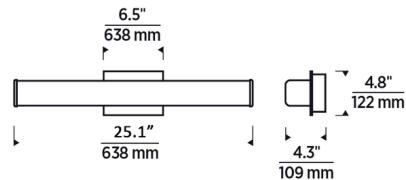

Shown in satin nickel / white glass

Specifications

COLOR	White Glass
BODY FINISH	Satin Nickel
WATTAGE	25W
DIMMER	Low Voltage Electronic
DIMENSIONS	25.1"W x 4.8"H x 4.3"D
INTEGRATED LED MODULE	1 x LED/25W/120V LED
COUNTRY OF ORIGIN	China