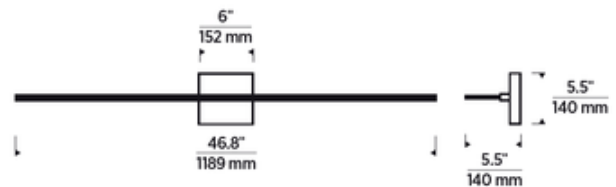

COMPANY	PROJECT	FIXTURE TYPE	APPROVED BY	DATE