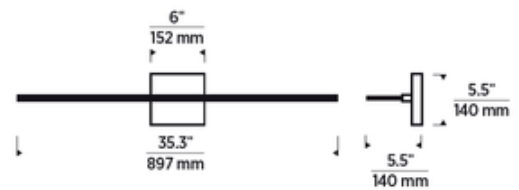

DESIGNER Sean Lavin
BRAND Visual Comfort Modern

DESCRIPTION

The Span Bathroom Vanity Light embodies modern minimalism, its slim form composed of a metal bar fitted with an acrylic light guide strip. Perfect for illuminating contemporary bathrooms and vanity areas, this light enhances your space with its chic style and a warm ambient glow. 120V: TRIAC and ELV dimmable. 277V: 0-10V dimmable. Note: Some combinations of finish, color temperature, and other options are not available.

Shown in: Chrome

SHADE COLOR	N/A
BODY FINISH	Chrome
WATTAGE	25.5W
DIMMER	Low Voltage Electronic
DIMENSIONS	24.6"W x 4.2"H x 5.5"D
INTEGRATED LED MODULE	
LAMP	1 x LED/25.5W/120V LED

Technical Information

LUMINOUS FLUX	1214 lumens
LUMENS/WATT	47.6l
LAMP COLOR	3000K
COLOR RENDERING	90 CRI

SPEC # TLG583605

COMPANY	PROJECT	FIXTURE TYPE	APPROVED BY	DATE