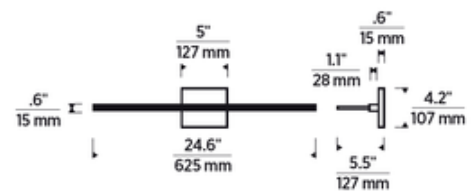

DESIGNER Sean Lavin
BRAND Visual Comfort Modern

DESCRIPTION

The Span Bathroom Vanity Light embodies modern minimalism, its slim form composed of a metal bar fitted with an acrylic light guide strip. Perfect for illuminating contemporary bathrooms and vanity areas, this light enhances your space with its chic style and a warm ambient glow. 120V: TRIAC and ELV dimmable. 277V: 0-10V dimmable. Note: Some combinations of finish, color temperature, and other options are not available.

Shown in: Chrome

SHADE COLOR	N/A
BODY FINISH	Chrome
WATTAGE	25.5W
DIMMER	Low Voltage Electronic
DIMENSIONS	24.6"W x 4.2"H x 5.5"D
INTEGRATED LED MODULE	
LAMP	1 x LED/25.5W/120V LED

Technical Information

LUMINOUS FLUX	1214 lumens
LUMENS/WATT	47.6l
LAMP COLOR	3000K
COLOR RENDERING	90 CRI

SPEC # TLG583605

COMPANY	PROJECT	FIXTURE TYPE	APPROVED BY	DATE