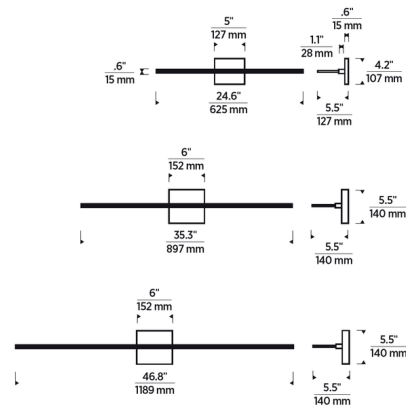

### Description

The Span Bathroom Vanity Light embodies modern minimalism, its slim form composed of a metal bar fitted with an acrylic light guide strip. Perfect for illuminating contemporary bathrooms and vanity areas, this light enhances your space with its chic style and a warm ambient glow. 120V: TRIAC and ELV dimmable. 277V: 0-10V dimmable. Note: Some combinations of finish, color temperature, and other options are not available.

### Specifications

COLOR	N/A
BODY FINISH	Chrome
WATTAGE	25.5W
DIMMER	Low Voltage Electronic
DIMENSIONS	24.6"W x 4.2"H x 5.5"D
INTEGRATED LED MODULE	1 x LED/25.5W/120V LED
COUNTRY OF ORIGIN	China

### Technical Information

LAMP LIFE	50000 hours
COLOR RENDERING	90 CRI
LAMP COLOR	3000K
LUMENS/WATT	47.61
LUMINOUS FLUX	1214 lumens

Shown in chrome

CLICK TO VIEW PRODUCT

Notes: