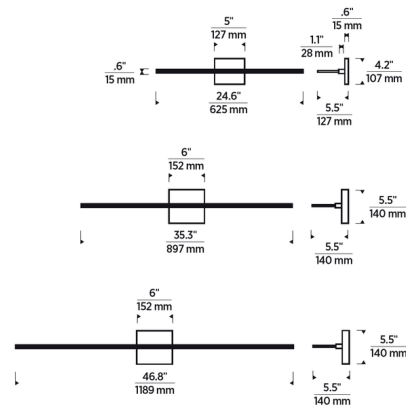

Lightology

lightology.com
866-954-4489
06-04-26

Project: _____
Company: _____
Location: _____ Fixture Type: _____
SPEC #: **TLG583605**
Approved On: _____ Approved By: _____

Span Bathroom Vanity Light

By Visual Comfort Modern

Description

The Span Bathroom Vanity Light embodies modern minimalism, its slim form composed of a metal bar fitted with an acrylic light guide strip. Perfect for illuminating contemporary bathrooms and vanity areas, this light enhances your space with its chic style and a warm ambient glow. 120V: TRIAC and ELV dimmable. 277V: 0-10V dimmable. Note: Some combinations of finish, color temperature, and other options are not available.

Specifications

COLOR	N/A
BODY FINISH	Chrome
WATTAGE	25.5W
DIMMER	Low Voltage Electronic
DIMENSIONS	24.6"W x 4.2"H x 5.5"D
INTEGRATED LED MODULE	1 x LED/25.5W/120V LED
COUNTRY OF ORIGIN	China

Technical Information

LAMP LIFE	50000 hours
COLOR RENDERING	90 CRI
LAMP COLOR	3000K
LUMENS/WATT	47.61
LUMINOUS FLUX	1214 lumens

Shown in chrome

CLICK TO VIEW PRODUCT

Notes: