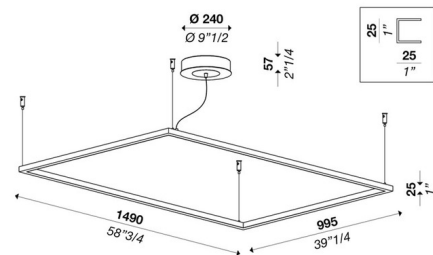

By and/Costa

Description

Circus Rectangular Suspension brings a simple minimalist look to your interior space. This piece provides diffused, direct lighting with its slim aluminum profile.

Shown in matte black / opal

Specifications

COLOR	Opal
BODY FINISH	Matte Black
WATTAGE	122W
DIMMER	0-10V
DIMENSIONS	58.75"W x 1"H x 39.25"D
INTEGRATED LED MODULE	1 x LED/122W/120-277V LED
COUNTRY OF ORIGIN	Italy

Technical Information

PRODUCT DIMENSIONS	Adjustable Cable Length: 78.75"
COLOR RENDERING	80 CRI
LAMP COLOR	3000K
LUMENS/WATT	90.98
LUMINOUS FLUX	11100 lumens

CLICK TO VIEW PRODUCT

Notes: