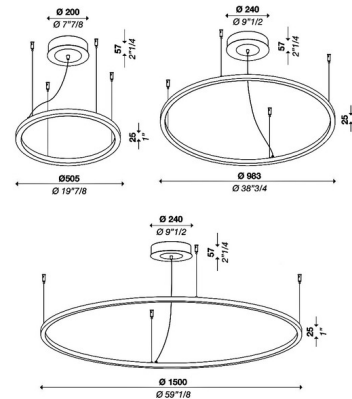

By and/Costa

Description

The Circus Round Pendant brings a simple minimalist look to your interior space. This piece provides diffused lighting with its polycarbonate diffuser and bent aluminum profile. Optional Circus Round Acoustic Panel, sold separately.

Shown in matte black / opal

Specifications

COLOR	Opal
BODY FINISH	Matte Black
WATTAGE	82W
DIMMER	0-10V
DIMENSIONS	38.75"W x 1"H
INTEGRATED LED MODULE	1 x LED/82W/120-277V LED
COUNTRY OF ORIGIN	Italy

Technical Information

PRODUCT DIMENSIONS	Adjustable Cable Length: 100"
COLOR RENDERING	80 CRI
LAMP COLOR	3000K
LUMENS/WATT	84.05
LUMINOUS FLUX	6892 lumens

CLICK TO VIEW PRODUCT

Notes: