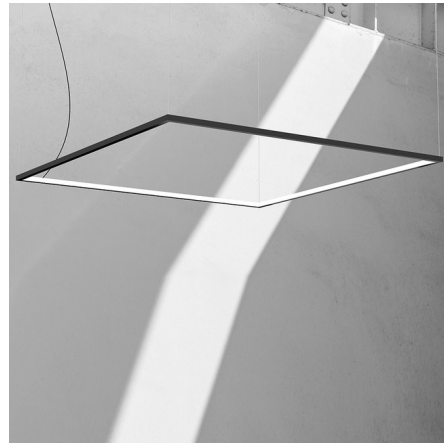

Lightology

lightology.com
866-954-4489
05-21-26

Project: _____

Company: _____

Location: _____ Fixture Type: _____

SPEC #: **&CO583736**

Approved On: _____ Approved By: _____

Circus Square Pendant

By and/Costa

Description

The Circus Square Pendant brings a simple minimalist look to your interior space. This piece provides diffused, direct lighting with its bent aluminum profile. Includes 24V LED driver.

Specifications

COLOR	Opal
BODY FINISH	Matte Black
WATTAGE	103W
DIMMER	0-10V
DIMENSIONS	39.25"W x 1"H x 39.25"D
INTEGRATED LED MODULE	1 x LED/103W/120-277V LED
COUNTRY OF ORIGIN	Italy

Technical Information

PRODUCT DIMENSIONS	Adjustable Cable Length: 78.75"
COLOR RENDERING	80 CRI
LAMP COLOR	3000K
LUMENS/WATT	87.56
LUMINOUS FLUX	9019 lumens

Shown in matte black / opal