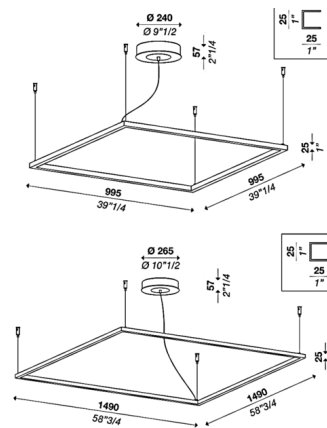

CLICK TO VIEW PRODUCT

Notes: