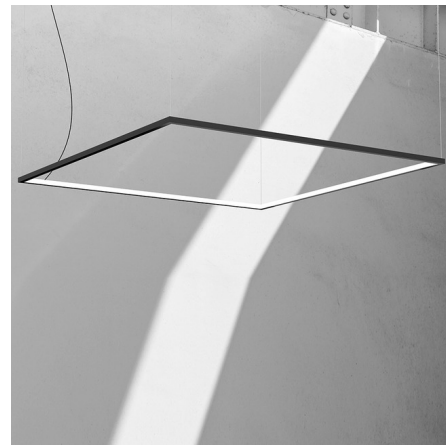

Description

The Circus Square Pendant brings a simple minimalist look to your interior space. This piece provides diffused, direct lighting with its bent aluminum profile. Includes 24V LED driver.

Specifications

COLOR	Opal
BODY FINISH	Matte Black
WATTAGE	103W
DIMMER	0-10V
DIMENSIONS	39.25"W x 1"H x 39.25"D
INTEGRATED LED MODULE	1 x LED/103W/120-277V LED
COUNTRY OF ORIGIN	Italy

Technical Information

PRODUCT DIMENSIONS	Adjustable Cable Length: 78.75"
COLOR RENDERING	80 CRI
LAMP COLOR	3000K
LUMENS/WATT	87.56
LUMINOUS FLUX	9019 lumens