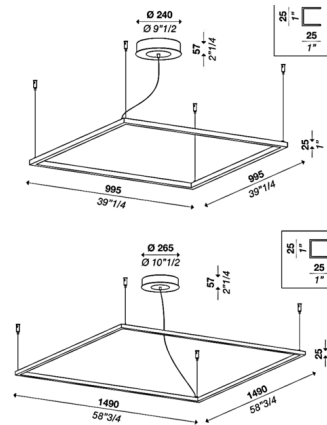

CLICK TO VIEW PRODUCT

Notes: