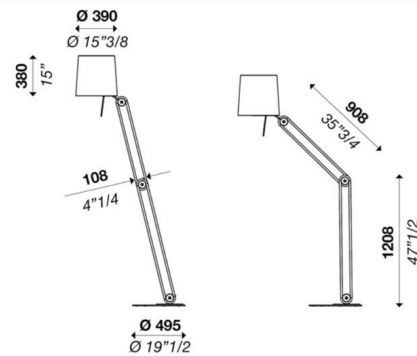

### Description

The Mecano Floor Lamp brings both form and function to your interior space. The smooth steel frame both bends in the center and adjusts side to side to place the warm light exactly where you need it. The fabric shade includes a polycarbonate diffuser. Push dimmer is located on the lamp head.

### Specifications

COLOR . . . . . Black  
BODY FINISH . . . . . Gunmetal  
WATTAGE . . . . . 20W  
DIMMER . . . . . Included  
DIMENSIONS . . . . . 19.5"W x 83.25"H  
BULB NOT INCLUDED . . . . . 1 x A19/Medium (E26)/20W/120V LED  
COUNTRY OF ORIGIN . . . . . Italy