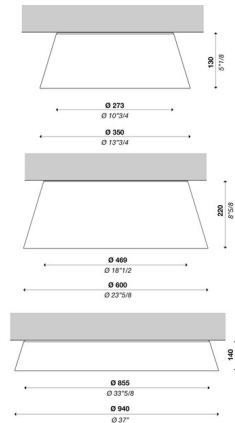

CLICK TO VIEW PRODUCT

Notes: