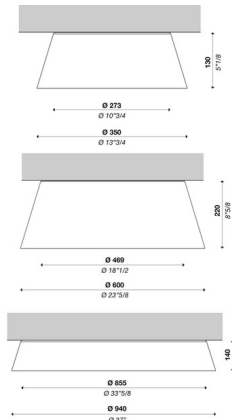

CLICK TO VIEW PRODUCT

Notes: