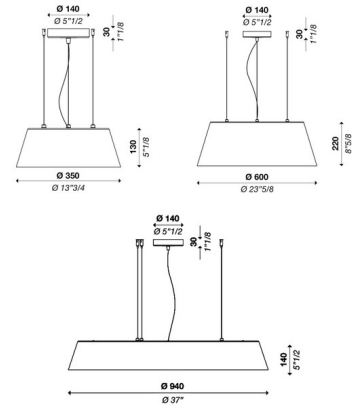

CLICK TO VIEW PRODUCT

Notes: