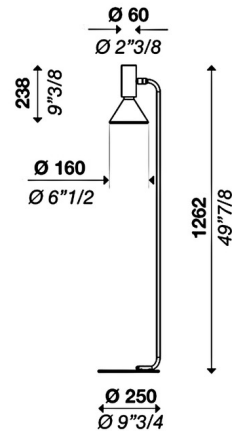

### Description

The Pin Floor Lamp adds a clean decorative look to your interior space. The solid adjustable glass diffuser rests on an aluminum body, casting warm shadows where you need it and across your room. Push dimmer is located on the lamp head.

### Specifications

COLOR	White
BODY FINISH	Matte White
WATTAGE	12W
DIMMER	Included
DIMENSIONS	9.75"W x 49.875"H
INTEGRATED LED MODULE	1 x LED/12W/120V LED
COUNTRY OF ORIGIN	Italy

### Technical Information

PRODUCT DIMENSIONS	Cord: 96"
COLOR RENDERING	80 CRI
LAMP COLOR	3000K
LUMENS/WATT	76.33
LUMINOUS FLUX	916 lumens

CLICK TO VIEW PRODUCT

Notes: