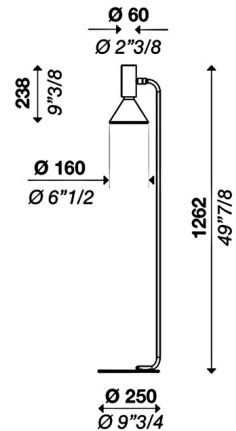

### Description

The Pin Floor Lamp adds a clean decorative look to your interior space. The solid adjustable glass diffuser rests on an aluminum body, casting warm shadows where you need it and across your room. Push dimmer is located on the lamp head.

### Specifications

COLOR	White
BODY FINISH	Matte White
WATTAGE	12W
DIMMER	Included
DIMENSIONS	9.75"W x 49.875"H
INTEGRATED LED MODULE	1 x LED/12W/120V LED
COUNTRY OF ORIGIN	Italy

### Technical Information

PRODUCT DIMENSIONS	Cord: 96"
COLOR RENDERING	80 CRI
LAMP COLOR	3000K
LUMENS/WATT	76.33
LUMINOUS FLUX	916 lumens

CLICK TO VIEW PRODUCT

Notes: