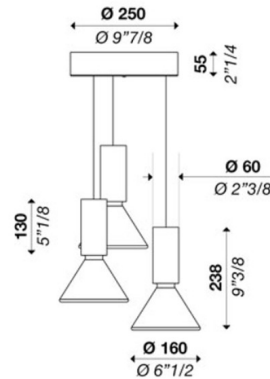

CLICK TO VIEW PRODUCT

Notes: