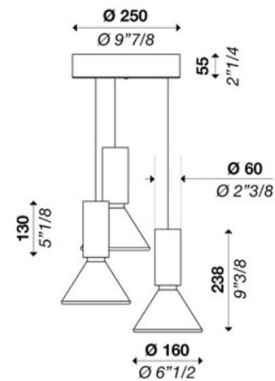

By and/Costa

Description

The Pin Multi Light Pendant adds a clean decorative look to your interior space. The solid glass diffuser hangs from an aluminum body, casting warm shadows across your room.

Shown in matte white / white

Specifications

COLOR	White
BODY FINISH	Matte White
WATTAGE	36W
DIMMER	0-10V
DIMENSIONS	9.88"W x 9.38"H
INTEGRATED LED MODULE	3 x LED/12W/120V LED
COUNTRY OF ORIGIN	Italy

Technical Information

PRODUCT DIMENSIONS	Adjustable Cable Length: 100"
COLOR RENDERING	80 CRI
LAMP COLOR	3000K
LUMENS/WATT	229.00
LUMINOUS FLUX	2748 lumens