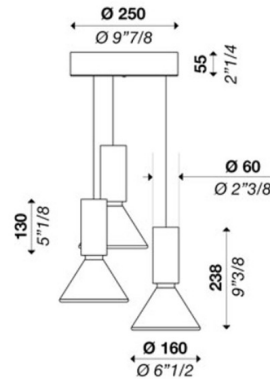

Description

The Pin Multi Light Pendant adds a clean decorative look to your interior space. The solid glass diffuser hangs from an aluminum body, casting warm shadows across your room.

Specifications

COLOR White
BODY FINISH Matte White
WATTAGE 36W
DIMMER 0-10V
DIMENSIONS 9.88"W x 9.38"H
INTEGRATED LED MODULE 3 x LED/12W/120V LED
COUNTRY OF ORIGIN Italy

Technical Information

PRODUCT DIMENSIONS Adjustable Cable Length: 100"
COLOR RENDERING 80 CRI
LAMP COLOR 3000K
LUMENS/WATT 229.00
LUMINOUS FLUX 2748 lumens

Shown in matte white / white

CLICK TO VIEW PRODUCT