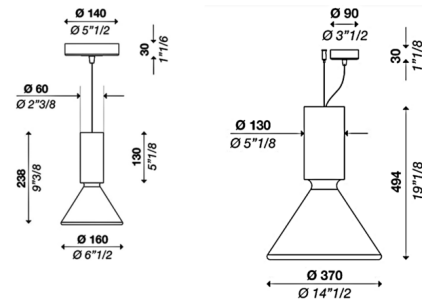

Description

The Pin Pendant adds a clean decorative look to your interior space. The solid glass diffusers hangs from the aluminum body, casting warm shadows across your room. Note: The Pin 14.5 inch pendant canopy is 3.5 inch diameter and does not mount to a standard US junction box.

Shown in matte black / white

Specifications

COLOR	White
BODY FINISH	Matte Black
WATTAGE	12W
DIMMER	0-10V
DIMENSIONS	6.5"W x 9.75"H
INTEGRATED LED MODULE	1 x LED/12W/120-230V LED
COUNTRY OF ORIGIN	Italy

Technical Information

PRODUCT DIMENSIONS	Adjustable Cable Length:78.75"
COLOR RENDERING	80 CRI
LAMP COLOR	3000K
LUMENS/WATT	85.17
LUMINOUS FLUX	1022 lumens

CLICK TO VIEW PRODUCT

Notes: