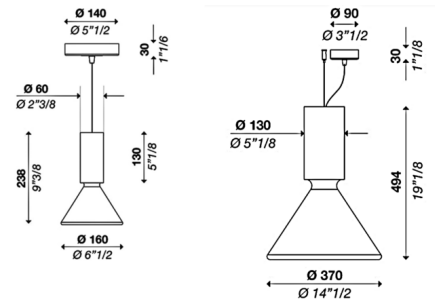

Description

The Pin Pendant adds a clean decorative look to your interior space. The solid glass diffusers hangs from the aluminum body, casting warm shadows across your room. Note: The Pin 14.5 inch pendant canopy is 3.5 inch diameter and does not mount to a standard US junction box.

Shown in matte black / white

Specifications

COLOR	White
BODY FINISH	Matte Black
WATTAGE	12W
DIMMER	0-10V
DIMENSIONS	6.5"W x 9.75"H
INTEGRATED LED MODULE	1 x LED/12W/120-230V LED
COUNTRY OF ORIGIN	Italy

Technical Information

PRODUCT DIMENSIONS	Adjustable Cable Length:78.75"
COLOR RENDERING	80 CRI
LAMP COLOR	3000K
LUMENS/WATT	85.17
LUMINOUS FLUX	1022 lumens

CLICK TO VIEW PRODUCT

Notes: