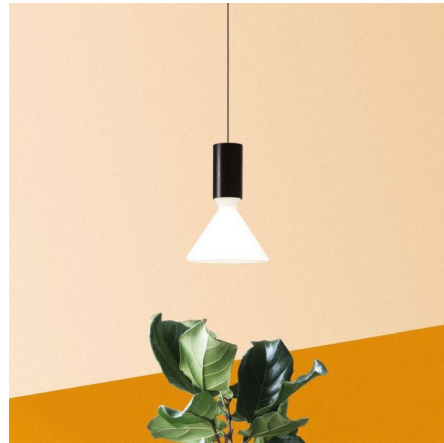

Description

The Pin Pendant adds a clean decorative look to your interior space. The solid glass diffusers hangs from the aluminum body, casting warm shadows across your room. Note: The Pin 14.5 inch pendant canopy is 3.5 inch diameter and does not mount to a standard US junction box.

Shown in matte black / white

Specifications

COLOR	White
BODY FINISH	Matte Black
WATTAGE	12W
DIMMER	0-10V
DIMENSIONS	6.5"W x 9.75"H
INTEGRATED LED MODULE	1 x LED/12W/120-230V LED
COUNTRY OF ORIGIN	Italy

Technical Information