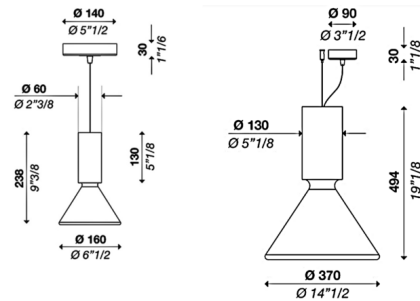

### Description

The Pin Pendant adds a clean decorative look to your interior space. The solid glass diffusers hangs from the aluminum body, casting warm shadows across your room. Note: The Pin 14.5 inch pendant canopy is 3.5 inch diameter and does not mount to a standard US junction box.

### Specifications

COLOR . . . . . White  
 BODY FINISH . . . . . Matte Black  
 WATTAGE . . . . . 20W  
 DIMMER . . . . . Standard 120V  
 DIMENSIONS . . . . . 14.5"W x 19.5"H  
 BULB NOT INCLUDED . . . . . 1 x A19/Medium (E26)/20W/120V LED  
 COUNTRY OF ORIGIN . . . . . Italy