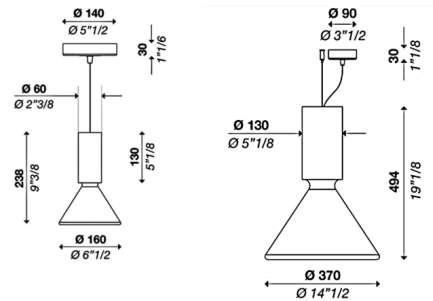

Description

The Pin Pendant adds a clean decorative look to your interior space. The solid glass diffusers hangs from the aluminum body, casting warm shadows across your room. Note: The Pin 14.5 inch pendant canopy is 3.5 inch diameter and does not mount to a standard US junction box.

Shown in matte white / white

Specifications

COLOR	White
BODY FINISH	Matte White
WATTAGE	20W
DIMMER	Standard 120V
DIMENSIONS	14.5"W x 19.5"H
BULB NOT INCLUDED	1 x A19/Medium (E26)/20W/120V LED
COUNTRY OF ORIGIN	Italy