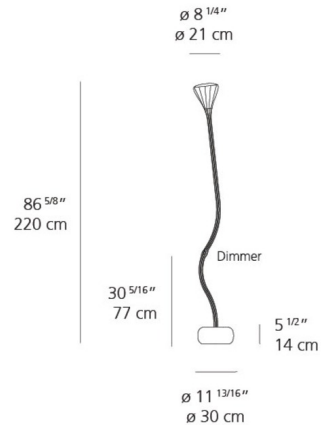

CLICK TO VIEW PRODUCT

Notes: