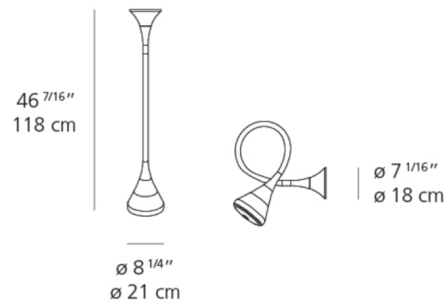

CLICK TO VIEW PRODUCT

Notes: