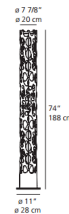

Specifications

COLOR White
BODY FINISH Chrome
WATTAGE 34W
DIMMER N/A
DIMENSIONS 7.9"W x 74"H
INTEGRATED LED MODULE 1 x LED/34W/120V LED
COUNTRY OF ORIGIN Italy

Technical Information

LAMP LIFE 50000 hours
COLOR RENDERING 80 CRI
LAMP COLOR 2700K
LUMENS/WATT 85.71
LUMINOUS FLUX 2914 lumens

Shown in chrome / white

CLICK TO VIEW PRODUCT

Notes: