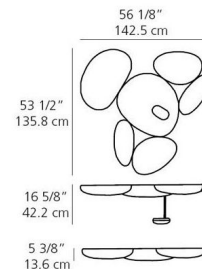

CLICK TO VIEW PRODUCT

Notes: