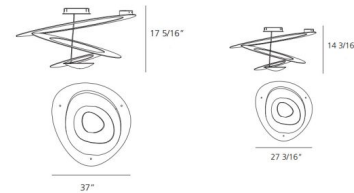

CLICK TO VIEW PRODUCT

Notes: