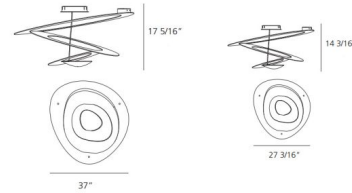

CLICK TO VIEW PRODUCT

Notes: