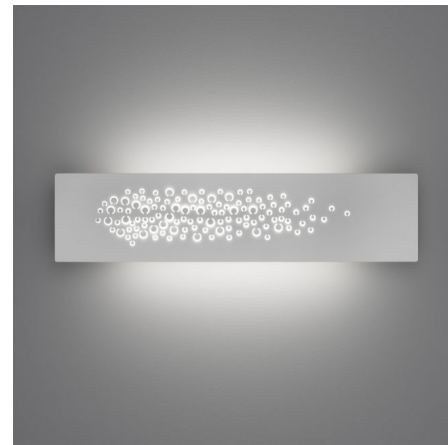

By Artemide

Description

The Islet Wall Light captivates with its minimal shape and a uniquely poetic lighting effect, designed to animate your wall surfaces with intriguing rays of light. This sleek fixture creates a subtle yet dramatic visual experience, perfect for contemporary interiors. Its distinctive surface is brought to life by the light rays cleverly escaping from precise slits on the front, casting an artistic pattern on the wall. To ensure beautifully diffused illumination without any glare, the top and bottom of the fixture are gracefully closed with Opal glass. The Islet Wall Light features an integrated LED light source, providing efficient and long-lasting brilliance. It maintains a low profile while delivering significant impact. It can be installed either vertically or horizontally, offering versatile design possibilities, and is also ADA compliant, ensuring accessibility and safety.

Specifications

COLOR N/A
BODY FINISH White
WATTAGE 13W
DIMMER Low Voltage Electronic
DIMENSIONS 17.75"W x 4.3"H x 2.4"D
INTEGRATED LED MODULE 1 x LED/13W/120-277V LED
COUNTRY OF ORIGIN Italy

Technical Information

LAMP LIFE 50000 hours
COLOR RENDERING 80 CRI
LAMP COLOR 3000K
LUMENS/WATT 88.15
LUMINOUS FLUX 1146 lumens

Shown in white

CLICK TO VIEW PRODUCT

Notes: