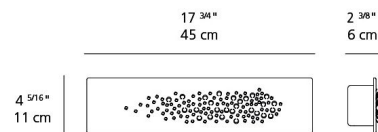

CLICK TO VIEW PRODUCT

Notes: