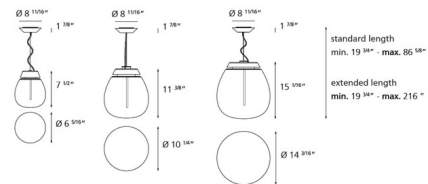

CLICK TO VIEW PRODUCT

Notes: