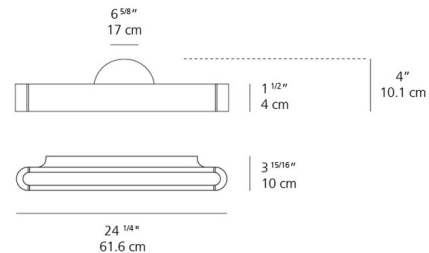

CLICK TO VIEW PRODUCT

Notes: