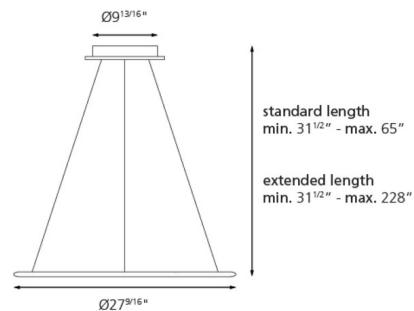

Specifications

COLOR Transparent
BODY FINISH Polished Aluminum
WATTAGE 49.3W
DIMMER Low Voltage Electronic
DIMENSIONS 27.6"W x 31.5"H
INTEGRATED LED MODULE 1 x LED/49.3W/120-277V LED
COUNTRY OF ORIGIN Italy

Technical Information

PRODUCT DIMENSIONS Canopy: 9.6" diameter
LAMP LIFE 50000 hours
COLOR RENDERING 90 CRI
LAMP COLOR 3000K
LUMENS/WATT 57.51
LUMINOUS FLUX 2835 lumens

Shown in polished aluminum / transparent