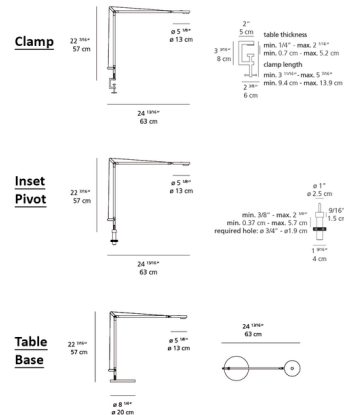

CLICK TO VIEW PRODUCT

Notes: