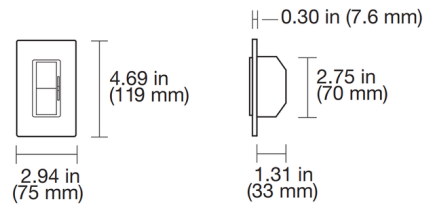

By Lutron

Description

The Diva 600W Magnetic Low Voltage (MLV) Dimmer features a large paddle switch with a linear-slide dimmer. Available in satin and gloss finishes. Designed for use in 3-way applications with Claro switches, sold separately. 450 watt maximum lamp load based on assumed 20% transformer loss. Features a built-in soft glow nightlight. The nightlight is best visible on the lighter color finishes. Note: Designer wall plates sold separately.

Shown in gloss white

Specifications

COLOR	N/A
BODY FINISH	Gloss White
WATTAGE	450W
DIMMER	Low Voltage Magnetic
DIMENSIONS	2.94"W x 4.69"H x 1.31"D
BULB	N/A
COUNTRY OF ORIGIN	United States

CLICK TO VIEW PRODUCT