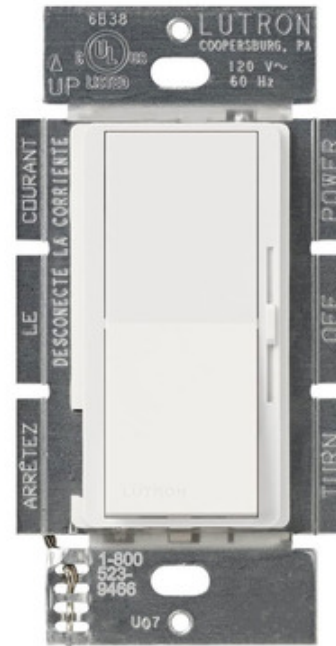

BRAND

Lutron

DESCRIPTION

The Diva 600W Magnetic Low Voltage (MLV) Dimmer features a large paddle switch with a linear-slide dimmer. Available in satin and gloss finishes. Designed for use in 3-way applications with Claro switches, sold separately. 450 watt maximum lamp load based on assumed 20% transformer loss. Features a built-in soft glow nightlight. The nightlight is best visible on the lighter color finishes. Note: Claro designer wall plates sold separately.

Shown in: Gloss White

SHADE COLOR	N/A
BODY FINISH	Gloss White
WATTAGE	450W
DIMMER	Low Voltage Magnetic
DIMENSIONS	1.6"W x 4.2"H
LAMP	N/A

SPEC # LUT5839

COMPANY	PROJECT	FIXTURE TYPE	APPROVED BY	DATE