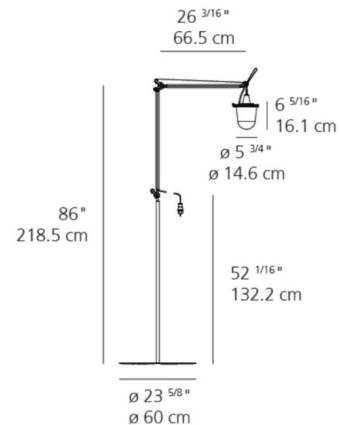

CLICK TO VIEW PRODUCT

Notes: