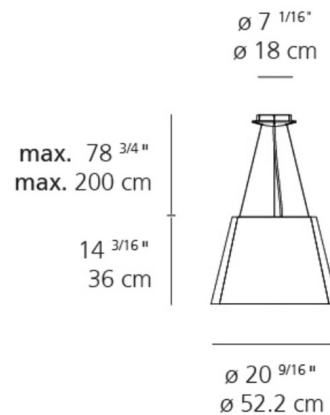

### Specifications

COLOR . . . . . Black  
BODY FINISH . . . . . Grey  
WATTAGE . . . . . 23W  
DIMMER . . . . . Low Voltage Electronic  
DIMENSIONS . . . . . 20.6"W x 14.2"H  
INTEGRATED LED MODULE . . . . . 1 x LED/23W/120V LED  
COUNTRY OF ORIGIN . . . . . Italy

### Technical Information

PRODUCT DIMENSIONS . . . . . Maximum Overall Length: 78.75"  
LAMP LIFE . . . . . 50000 hours  
COLOR RENDERING . . . . . 90 CRI  
LAMP COLOR . . . . . 3000K  
LUMENS/WATT . . . . . 75.43  
LUMINOUS FLUX . . . . . 1735 lumens