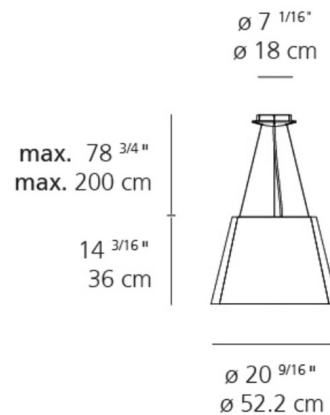

CLICK TO VIEW PRODUCT

Notes: