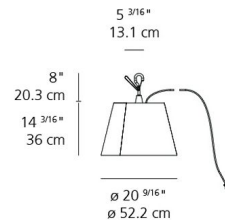

### Specifications

COLOR	White
BODY FINISH	Aluminum
WATTAGE	20W
DIMMER	0-10V
DIMENSIONS	20.5"W x 14.2"H
INTEGRATED LED MODULE	1 x LED/20W/120V LED
COUNTRY OF ORIGIN	Italy

### Technical Information

PRODUCT DIMENSIONS	Cord Length: 197"
LAMP LIFE	50000 hours
COLOR RENDERING	90 CRI
LAMP COLOR	3000K
LUMENS/WATT	86.75
LUMINOUS FLUX	1735 lumens

Shown in aluminum / white

CLICK TO VIEW PRODUCT