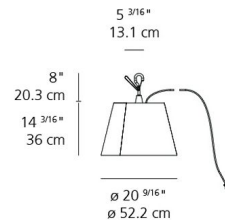

Specifications

| | |
|-----------------------|----------------------|
| COLOR | White |
| BODY FINISH | Aluminum |
| WATTAGE | 20W |
| DIMMER | 0-10V |
| DIMENSIONS | 20.5"W x 14.2"H |
| INTEGRATED LED MODULE | 1 x LED/20W/120V LED |
| COUNTRY OF ORIGIN | Italy |

Technical Information

| | |
|--------------------|-------------------|
| PRODUCT DIMENSIONS | Cord Length: 197" |
| LAMP LIFE | 50000 hours |
| COLOR RENDERING | 90 CRI |
| LAMP COLOR | 3000K |
| LUMENS/WATT | 86.75 |
| LUMINOUS FLUX | 1735 lumens |