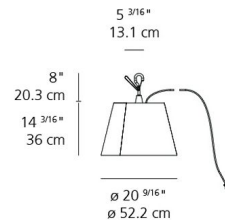

CLICK TO VIEW PRODUCT

Notes: