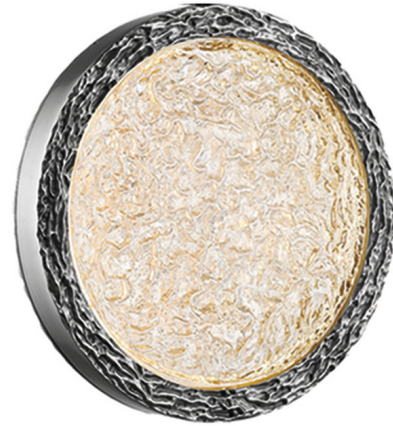

Lightology

lightology.com
866-954-4489
07-10-26

Project: _____

Company: _____

Location: _____ Fixture Type: _____

SPEC #: **AVE583969**

Approved On: _____ Approved By: _____

Bottega Wall Sconce / Ceiling Flush Light By Avenue Lighting

Description

The Bottega Wall Sconce / Ceiling Flush Light offers art and light with detailed glamour to a variety of interior spaces. A ring of Ice glass is surrounded by detailed steel in Polished Brass or Polished Nickel. Available in three sizes. Backplate: 5 inch diameter. ADA compliant when used on the wall. UL listed.

Shown in polished nickel / ice

Specifications

COLOR	Ice
BODY FINISH	Polished Nickel
WATTAGE	11.5W
DIMMER	Low Voltage Electronic
DIMENSIONS	6"W x 6"H x 3"D
INTEGRATED LED MODULE	1 x LED/11.5W/120V LED
COUNTRY OF ORIGIN	China