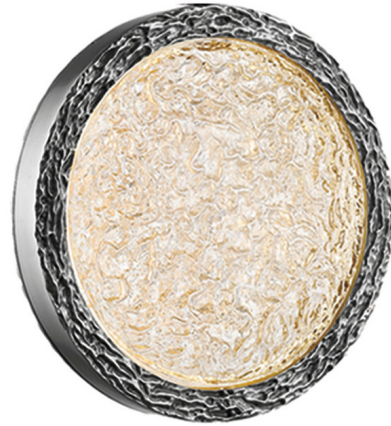

## Bottega Wall Sconce / Ceiling Flush Light By Avenue Lighting

### Description

The Bottega Wall Sconce / Ceiling Flush Light offers art and light with detailed glamour to a variety of interior spaces. A ring of Ice glass is surrounded by detailed steel in Polished Brass or Polished Nickel. Available in three sizes. Backplate: 5 inch diameter. ADA compliant when used on the wall. UL listed.

Shown in polished nickel / ice

### Specifications

COLOR	Ice
BODY FINISH	Polished Nickel
WATTAGE	11.5W
DIMMER	Low Voltage Electronic
DIMENSIONS	6"W x 6"H x 3"D
INTEGRATED LED MODULE	1 x LED/11.5W/120V LED
COUNTRY OF ORIGIN	China