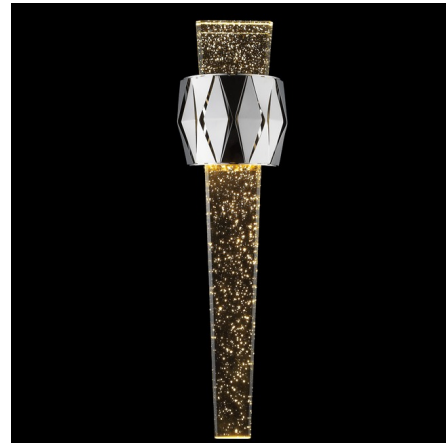

Lightology

lightology.com
866-954-4489
07-06-26

Project: _____

Company: _____

Location: _____ Fixture Type: _____

SPEC #: **AVE584076**

Approved On: _____ Approved By: _____

Glacier Large Beveled Wallchiere Sconce By Avenue Lighting

Description

The Glacier Large Beveled Wall Sconce offers a regal presence with a glamorous vibe to a variety of interior spaces. Striking bubbled Clear glass is complemented by a steel frame, casting warm shadows across your room.

Shown in polished nickel / clear

Specifications

COLOR Clear
BODY FINISH Polished Nickel
WATTAGE 10W
DIMMER Low Voltage Electronic
DIMENSIONS 6"W x 24"H x 3"D
INTEGRATED LED MODULE 1 x LED/10W/120V LED
COUNTRY OF ORIGIN China

Technical Information

LAMP COLOR 3000K
LUMENS/WATT 85.00
LUMINOUS FLUX 850 lumens

CLICK TO VIEW PRODUCT

Notes: