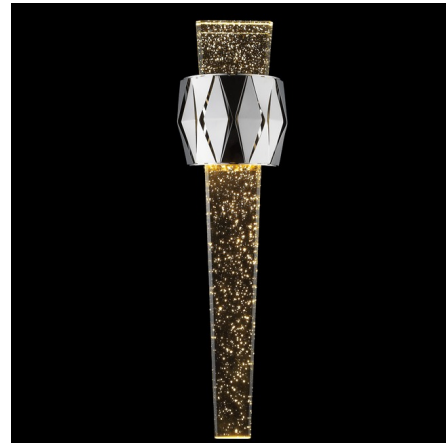

Lightology

lightology.com
866-954-4489
04-24-26

Project: _____

Company: _____

Location: _____ Fixture Type: _____

SPEC #: **AVE584076**

Approved On: _____ Approved By: _____

Glacier Large Beveled Wallchiere Sconce By Avenue Lighting

Description

The Glacier Large Beveled Wall Sconce offers a regal presence with a glamorous vibe to a variety of interior spaces. Striking bubbled Clear glass is complemented by a steel frame, casting warm shadows across your room.

Shown in polished nickel / clear

Specifications

COLOR Clear
BODY FINISH Polished Nickel
WATTAGE 10W
DIMMER Low Voltage Electronic
DIMENSIONS 6"W x 24"H x 3"D
INTEGRATED LED MODULE 1 x LED/10W/120V LED
COUNTRY OF ORIGIN China

Technical Information

LAMP COLOR 3000K
LUMENS/WATT 85.00
LUMINOUS FLUX 850 lumens

CLICK TO VIEW PRODUCT

Notes: