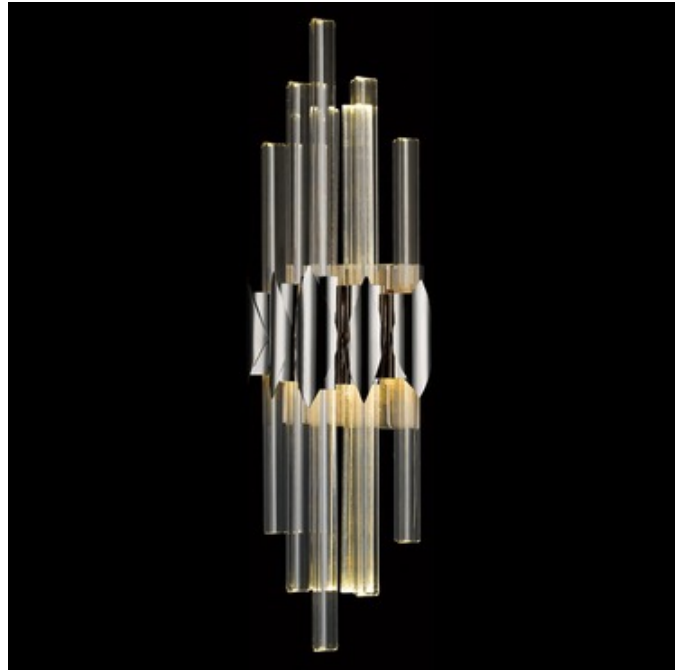

BRAND

Avenue Lighting

DESCRIPTION

The Glacier Cylindrical Wall Sconce offers a regal presence with a glamorous vibe to a variety of interior spaces. Striking bubbled Clear glass is complemented by a steel frame, casting warm shadows across your room.

Shown in: Polished Nickel / Clear

SHADE COLOR	Clear
BODY FINISH	Polished Nickel
WATTAGE	9W
DIMMER	Low Voltage Electronic
DIMENSIONS	7"W x 22"H x 4"D
INTEGRATED LED MODULE	
LAMP	1 x LED/9W/120V LED

Technical Information

LUMINOUS FLUX	770 lumens
LUMENS/WATT	85.56
LAMP COLOR	3000K

SPEC # AVE584078

COMPANY	PROJECT	FIXTURE TYPE	APPROVED BY	DATE