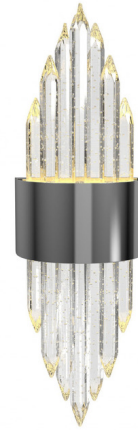

# Lightology

lightology.com  
866-954-4489  
07-07-26

Project: \_\_\_\_\_

Company: \_\_\_\_\_

Location: \_\_\_\_\_ Fixture Type: \_\_\_\_\_

SPEC #: **AVE584105**

Approved On: \_\_\_\_\_ Approved By: \_\_\_\_\_

## Aspen Wall Sconce By Avenue Lighting

### Description

The Aspen Wall Sconce brings a hint of glamour to a bygone era when people hunted with homemade tools. A steel band surrounds spears of Seeded Crystal that cast warm shadows of light across your room.

Shown in polished nickel / crystal