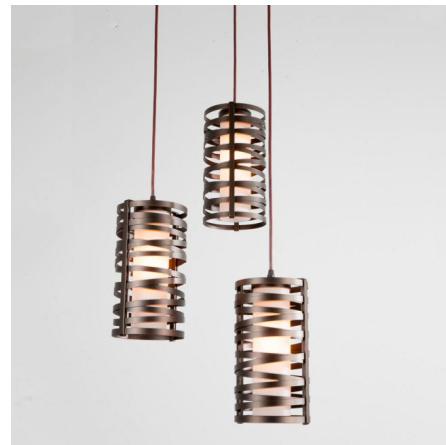

Lightology

lightology.com
866-954-4489
05-24-26

Project: _____
 Company: _____
 Location: _____ Fixture Type: _____
 SPEC #: **HMR584195**
 Approved On: _____ Approved By: _____

Tempest LED Round Multi Light Pendant By Hammerton Studio

Description

The Tempest LED Multi Light Pendant brings a sophisticated asymmetrical design to your space. The heavy steel frame sparks light across the room when lit. Available with an inner Frosted glass cylinder and finished in Flat Bronze, Gilded Brass, Metallic Beige Silver, or Matte Black. Available with 3, 5, 8, or 11 pendants. Canopy sizes listed on the line drawing. Made in the USA. UL listed.

Shown in flat bronze / frosted glass

Specifications

COLOR	Frosted Glass
BODY FINISH	Flat Bronze
WATTAGE	15.6W
DIMMER	Low Voltage Electronic
DIMENSIONS	18.2"W x 15.7"H
INTEGRATED LED MODULE	3 x LED/5.2W/120V LED
COUNTRY OF ORIGIN	United States