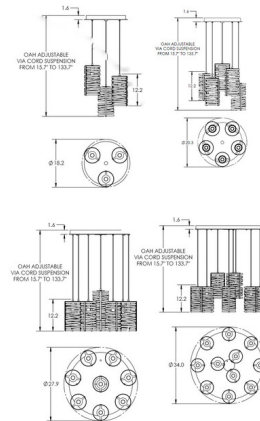

Description

The Tempest LED Multi Light Pendant brings a sophisticated asymmetrical design to your space. The heavy steel frame sparks light across the room when lit. Available with an inner Frosted glass cylinder and finished in Flat Bronze, Gilded Brass, Metallic Beige Silver, or Matte Black. Available with 3, 5, 8, or 11 pendants. Canopy sizes listed on the line drawing. Made in the USA. UL listed.

Shown in flat bronze / frosted glass

Specifications

COLOR	Frosted Glass
BODY FINISH	Flat Bronze
WATTAGE	15.6W
DIMMER	Low Voltage Electronic
DIMENSIONS	18.2"W x 15.7"H
INTEGRATED LED MODULE	3 x LED/5.2W/120V LED
COUNTRY OF ORIGIN	United States

Technical Information

PRODUCT DIMENSIONS	Max Overall Height: 133.7
COLOR RENDERING	93 CRI
LAMP COLOR	2700K
LUMENS/WATT	197.12
LUMINOUS FLUX	1025 lumens

CLICK TO VIEW PRODUCT

Notes: