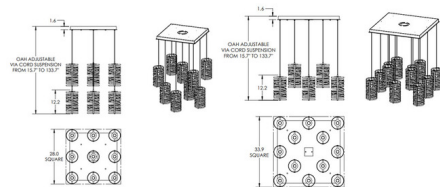

Specifications

COLOR	Frosted Glass
BODY FINISH	Flat Bronze
WATTAGE	46.8W
DIMMER	Low Voltage Electronic
DIMENSIONS	28"W x 15.7"H
INTEGRATED LED MODULE	9 x LED/5.2W/120V LED
COUNTRY OF ORIGIN	United States

Technical Information

PRODUCT DIMENSIONS	Max Overall Height: 133.7"
COLOR RENDERING	93 CRI
LAMP COLOR	2700K
LUMENS/WATT	592.31
LUMINOUS FLUX	3080 lumens

Shown in flat bronze / frosted glass

CLICK TO VIEW PRODUCT