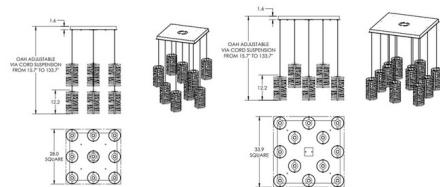

Specifications

COLOR Frosted Glass
 BODY FINISH Flat Bronze
 WATTAGE 46.8W
 DIMMER Low Voltage Electronic
 DIMENSIONS 28"W x 15.7"H
 INTEGRATED LED MODULE 9 x LED/5.2W/120V LED
 COUNTRY OF ORIGIN United States

Technical Information

PRODUCT DIMENSIONS Max Overall Height: 133.7"
 COLOR RENDERING 93 CRI
 LAMP COLOR 2700K
 LUMENS/WATT 592.31
 LUMINOUS FLUX 3080 lumens

Shown in flat bronze / frosted glass

CLICK TO VIEW PRODUCT