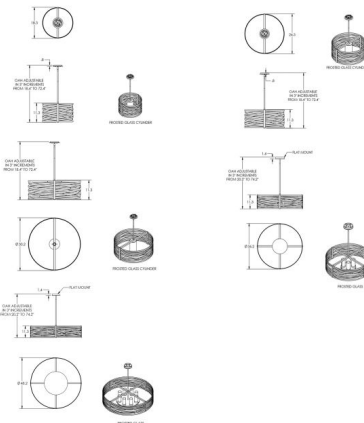

CLICK TO VIEW PRODUCT

Notes: