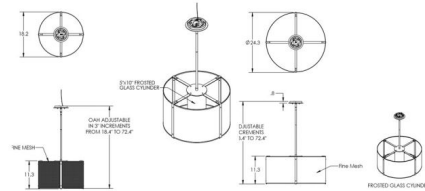

Specifications

COLOR Frosted
 BODY FINISH Beige Silver
 WATTAGE 21W
 DIMMER Low Voltage Electronic
 DIMENSIONS 18.2"W x 11.3"H
 INTEGRATED LED MODULE 1 x LED/21W/120V LED
 COUNTRY OF ORIGIN United States

Technical Information

PRODUCT DIMENSIONS Min/Max Adjustable Height: 18.4" - 72.4"
 COLOR RENDERING 93 CRI
 LAMP COLOR 2700K
 LUMENS/WATT 65.00
 LUMINOUS FLUX 1365 lumens

Shown in beige silver / frosted

CLICK TO VIEW PRODUCT