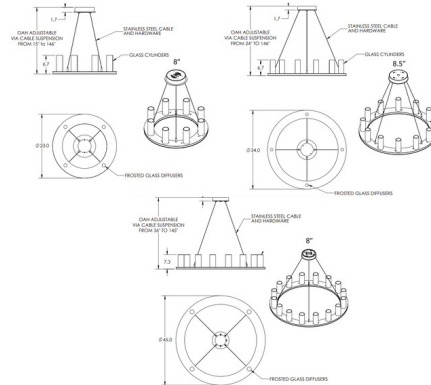

Description

The Corona Ring Chandelier offers a bold geometric style with sleek lines and richly hand polished finishes that captures a timeless look and sophisticated design. Light emits from the slim cylindrical diffusers and the under side of the ring. Available in three sizes.

Shown in gunmetal / frosted seeded

Specifications

COLOR	Frosted Seeded
BODY FINISH	Gunmetal
WATTAGE	30.7W
DIMMER	Low Voltage Electronic
DIMENSIONS	23"W x 6.7"H
INTEGRATED LED MODULE	12 x LED/2.56W/120V LED
COUNTRY OF ORIGIN	United States

Technical Information

PRODUCT DIMENSIONS	Adjustable Cable Length: 120"
COLOR RENDERING	93 CRI
LAMP COLOR	2700K
LUMENS/WATT	914.06
LUMINOUS FLUX	2340 lumens

CLICK TO VIEW PRODUCT

Notes: