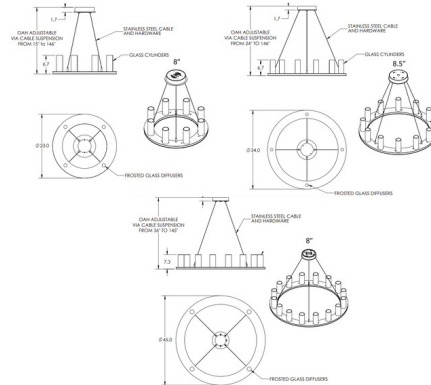

### Specifications

COLOR	Frosted Seeded
BODY FINISH	Gunmetal
WATTAGE	30.7W
DIMMER	Low Voltage Electronic
DIMENSIONS	23"W x 6.7"H
INTEGRATED LED MODULE	12 x LED/2.56W/120V LED
COUNTRY OF ORIGIN	United States

### Technical Information

PRODUCT DIMENSIONS	Adjustable Cable Length: 120"
COLOR RENDERING	93 CRI
LAMP COLOR	2700K
LUMENS/WATT	914.06
LUMINOUS FLUX	2340 lumens

CLICK TO VIEW PRODUCT

Notes: