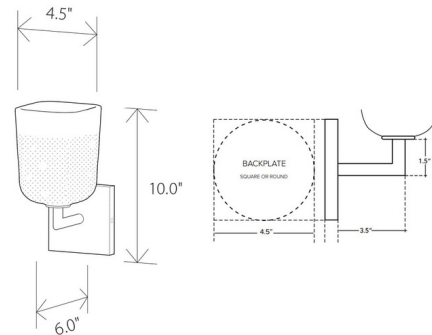

CLICK TO VIEW PRODUCT

Notes: