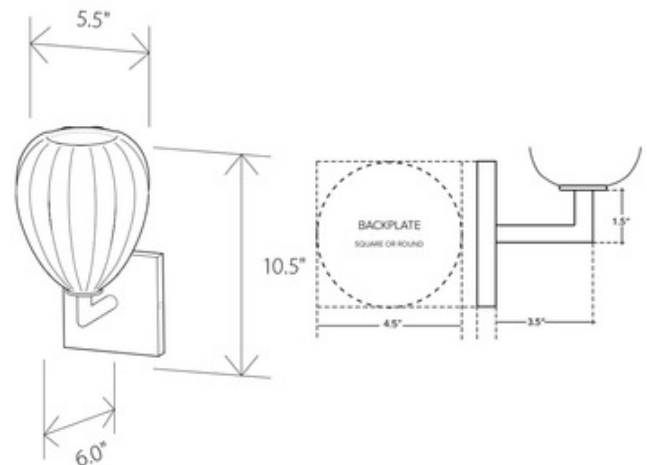

DESIGNER Caleb Siemon & Carmen Salazar
BRAND Siemon & Salazar

DESCRIPTION

The Barnacle Wall Sconce brings a classic elegance to your interior space. The proximity of the Crystal diffuser to the wall allows for unique light shadows across your room. Available with a round or square backplate. Made in California and signed by Caleb and Carmen. Note: Each piece is hand blown and shaped in lead free crystal. No molds are used, and each glass shape is unique. Dimensions and color may vary slightly.

Shown in: Dark Bronze / Clear

SHADE COLOR	Clear
BODY FINISH	Dark Bronze
WATTAGE	4W
DIMMER	Standard 120V
DIMENSIONS	5.5"W x 10"H x 5.5"D
BULB INCLUDED	
LAMP	1 x B10/Candelabra (E12)/4W/120V LED

Technical Information

LUMINOUS FLUX	350 lumens
LUMENS/WATT	87.50
LAMP COLOR	2700K
COLOR RENDERING	90 CRI

SPEC # SSA58439

COMPANY	PROJECT	FIXTURE TYPE	APPROVED BY	DATE