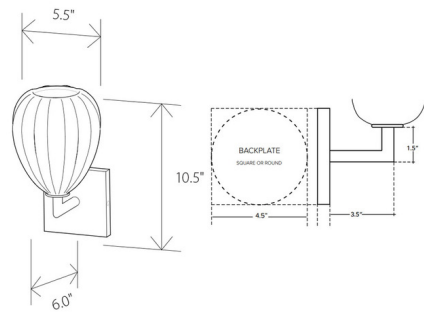

### Specifications

COLOR . . . . . Clear  
BODY FINISH . . . . . Dark Bronze  
WATTAGE . . . . . 4W  
DIMMER . . . . . Standard 120V  
DIMENSIONS . . . . . 5.5"W x 10"H x 5.5"D  
BULB INCLUDED . . . . . 1 x B10/Candelabra (E12)/4W/120V LED  
COUNTRY OF ORIGIN . . . . . United States