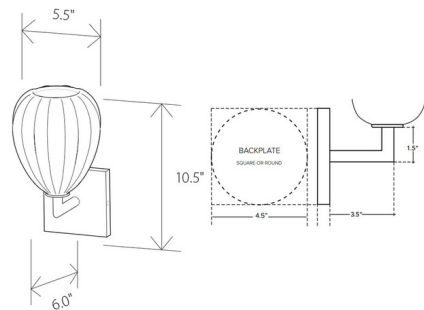

### Specifications

COLOR . . . . . Clear  
BODY FINISH . . . . . Dark Bronze  
WATTAGE . . . . . 4W  
DIMMER . . . . . Standard 120V  
DIMENSIONS . . . . . 5.5"W x 10"H x 5.5"D  
BULB INCLUDED . . . . . 1 x B10/Candelabra (E12)/4W/120V LED  
COUNTRY OF ORIGIN . . . . . United States