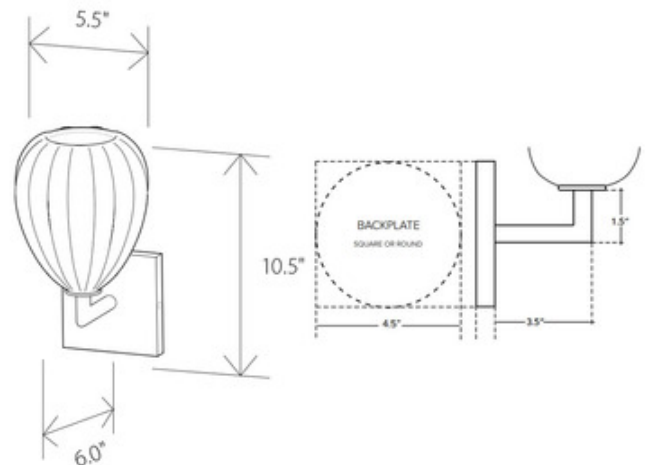

DESIGNER Caleb Siemon & Carmen Salazar
BRAND Siemon & Salazar

DESCRIPTION

The Barnacle Wall Sconce brings a classic elegance to your interior space. The proximity of the Crystal diffuser to the wall allows for unique light shadows across your room. Available with a round or square backplate. Made in California and signed by Caleb and Carmen. Note: Each piece is hand blown and shaped in lead free crystal. No molds are used, and each glass shape is unique. Dimensions and color may vary slightly.

Shown in: Dark Bronze / Clear

SHADE COLOR	Clear
BODY FINISH	Dark Bronze
WATTAGE	4W
DIMMER	Standard 120V
DIMENSIONS	5.5"W x 10"H x 5.5"D
BULB INCLUDED	
LAMP	1 x B10/Candelabra (E12)/4W/120V LED

Technical Information

LUMINOUS FLUX	350 lumens
LUMENS/WATT	87.50
LAMP COLOR	2700K
COLOR RENDERING	90 CRI

SPEC # SSA58439

COMPANY	PROJECT	FIXTURE TYPE	APPROVED BY	DATE