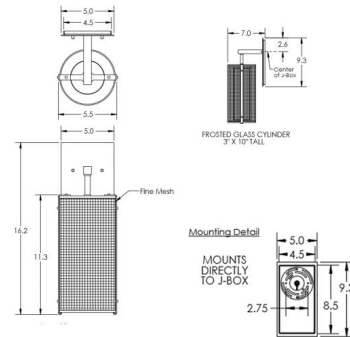

Specifications

COLOR Frosted
 BODY FINISH Beige Silver
 WATTAGE 5.2W
 DIMMER Low Voltage Electronic
 DIMENSIONS 5.5"W x 16.2"H x 7"D
 INTEGRATED LED MODULE 1 x LED/5.2W/120V LED
 COUNTRY OF ORIGIN United States

Technical Information

COLOR RENDERING 93 CRI
 LAMP COLOR 2700K
 LUMENS/WATT 65.38
 LUMINOUS FLUX 340 lumens

Shown in beige silver / frosted

CLICK TO VIEW PRODUCT

Notes: