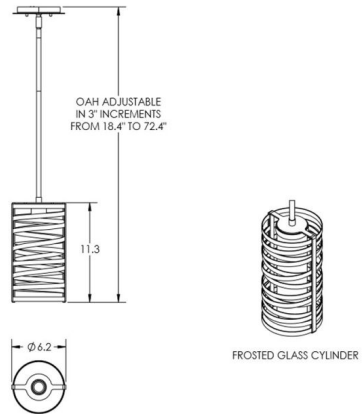

Description

The Tempest LED Down Rod Pendant features bands of overlapping metal over a Frosted glass diffuser available in a Matte Black, Flat Bronze, Metallic Beige Silver or Gilded Brass finish. One 5.2 watt 120 volt LED module is included. 6.2 inch width x 11.3 inch height x 72.4 inch maximum length. Length adjustable in 3 inch increments. UL listed. Made in the USA.

Shown in flat bronze / frosted glass

Specifications

COLOR	Frosted Glass
BODY FINISH	Flat Bronze
WATTAGE	5.2W
DIMMER	Low Voltage Electronic
DIMENSIONS	6.2"W x 11.3"H
INTEGRATED LED MODULE	1 x LED/5.2W/120V LED
COUNTRY OF ORIGIN	United States

Technical Information

PRODUCT DIMENSIONS	Rods ship in 3", 6", 12" (2) and 24" threaded segments.
COLOR RENDERING	93 CRI
LAMP COLOR	2700K
LUMENS/WATT	65.38
LUMINOUS FLUX	340 lumens

CLICK TO VIEW PRODUCT

Notes: