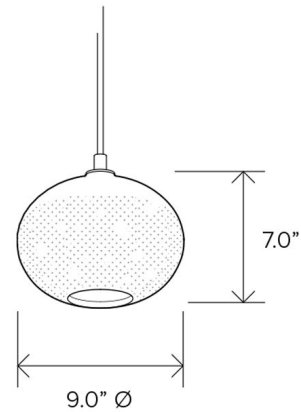

Specifications

COLOR Grey Bubble
BODY FINISH Dark Bronze
WATTAGE 4W
DIMMER Standard 120V
DIMENSIONS 9"W x 7"H
BULB INCLUDED 1 x G25/Medium (E26)/4W/120V LED
OTHER BULB OPTIONS 1 x G25/Medium (E26)/120V LED
COUNTRY OF ORIGIN United States

Technical Information

PRODUCT DIMENSIONS Adjustable Fabric Cord Length: 72"
COLOR RENDERING 90 CRI
LAMP COLOR 2700K
LUMENS/WATT 87.50
LUMINOUS FLUX 350 lumens

Shown in dark bronze / grey bubble

CLICK TO VIEW PRODUCT