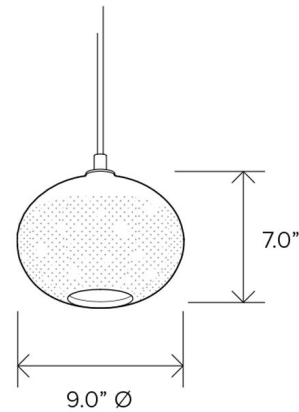

### Specifications

COLOR	Grey Bubble
BODY FINISH	Dark Bronze
WATTAGE	4W
DIMMER	Standard 120V
DIMENSIONS	9"W x 7"H
BULB INCLUDED	1 x G25/Medium (E26)/4W/120V LED
OTHER BULB OPTIONS	1 x G25/Medium (E26)/120V LED
COUNTRY OF ORIGIN	United States

### Technical Information

PRODUCT DIMENSIONS	Adjustable Fabric Cord Length: 72"
COLOR RENDERING	90 CRI
LAMP COLOR	2700K
LUMENS/WATT	87.50
LUMINOUS FLUX	350 lumens

Shown in dark bronze / grey bubble

CLICK TO VIEW PRODUCT