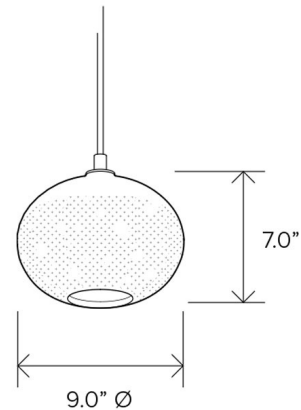

CLICK TO VIEW PRODUCT

Notes: