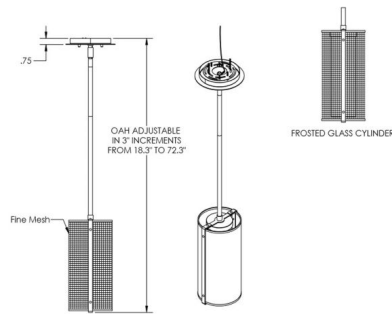

### Description

The Uptown Mesh LED Down Rod Pendant brings both strength and softness to your interior space. The urban inspired cylinder shaped mesh shade, with inner glass diffuser, casts warm shadows of light across your room. Note: Height is adjustable in 3 inch increments.

### Specifications

COLOR	Frosted
BODY FINISH	Beige Silver
WATTAGE	43W
DIMMER	Low Voltage Electronic
DIMENSIONS	5.3"W x 11.2"H
INTEGRATED LED MODULE	1 x LED/43W/120V LED
COUNTRY OF ORIGIN	United States

### Technical Information

PRODUCT DIMENSIONS	18.3" - 72.3"
COLOR RENDERING	93 CRI
LAMP COLOR	2700K
LUMENS/WATT	7.91
LUMINOUS FLUX	340 lumens

Shown in beige silver / frosted

CLICK TO VIEW PRODUCT

Notes: