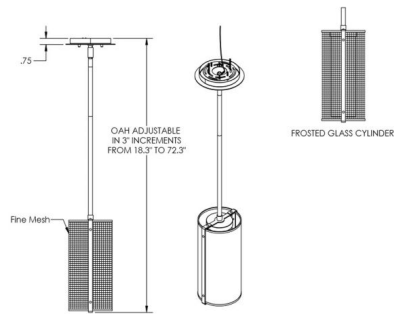

Description

The Uptown Mesh LED Down Rod Pendant brings both strength and softness to your interior space. The urban inspired cylinder shaped mesh shade, with inner glass diffuser, casts warm shadows of light across your room. Note: Height is adjustable in 3 inch increments.

Specifications

COLOR	Frosted
BODY FINISH	Beige Silver
WATTAGE	43W
DIMMER	Low Voltage Electronic
DIMENSIONS	5.3"W x 11.2"H
INTEGRATED LED MODULE	1 x LED/43W/120V LED
COUNTRY OF ORIGIN	United States

Technical Information

PRODUCT DIMENSIONS	18.3" - 72.3"
COLOR RENDERING	93 CRI
LAMP COLOR	2700K
LUMENS/WATT	7.91
LUMINOUS FLUX	340 lumens

Shown in beige silver / frosted

CLICK TO VIEW PRODUCT

Notes: