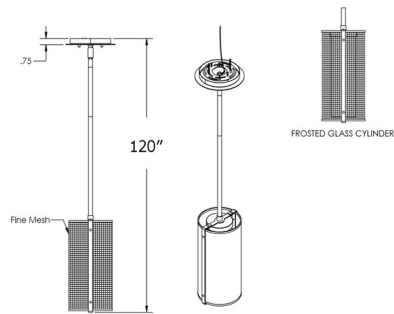

Specifications

COLOR Frosted
BODY FINISH Beige Silver
WATTAGE 43W
DIMMER Low Voltage Electronic
DIMENSIONS 5.3"W x 11.2"H
INTEGRATED LED MODULE 1 x LED/43W/120V LED
COUNTRY OF ORIGIN United States

Technical Information

PRODUCT DIMENSIONS Adjustable Cable Length: 120"
COLOR RENDERING 93 CRI
LAMP COLOR 2700K
LUMENS/WATT 7.91
LUMINOUS FLUX 340 lumens

Shown in beige silver / frosted

CLICK TO VIEW PRODUCT

Notes: