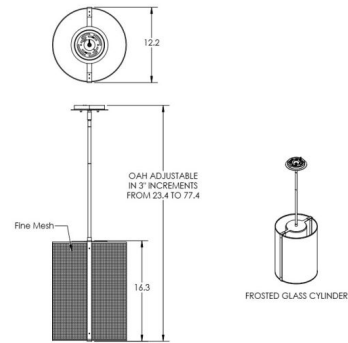

### Specifications

COLOR	Frosted
BODY FINISH	Flat Bronze
WATTAGE	43W
DIMMER	Low Voltage Electronic
DIMENSIONS	12.2"W x 16.3"H
INTEGRATED LED MODULE	1 x LED/43W/120V LED
COUNTRY OF ORIGIN	United States

### Technical Information

PRODUCT DIMENSIONS	Min/Max Adjustable Height: 23.4" - 77.4"
COLOR RENDERING	93 CRI
LAMP COLOR	2700K
LUMENS/WATT	31.74
LUMINOUS FLUX	1365 lumens

Shown in flat bronze / frosted

CLICK TO VIEW PRODUCT